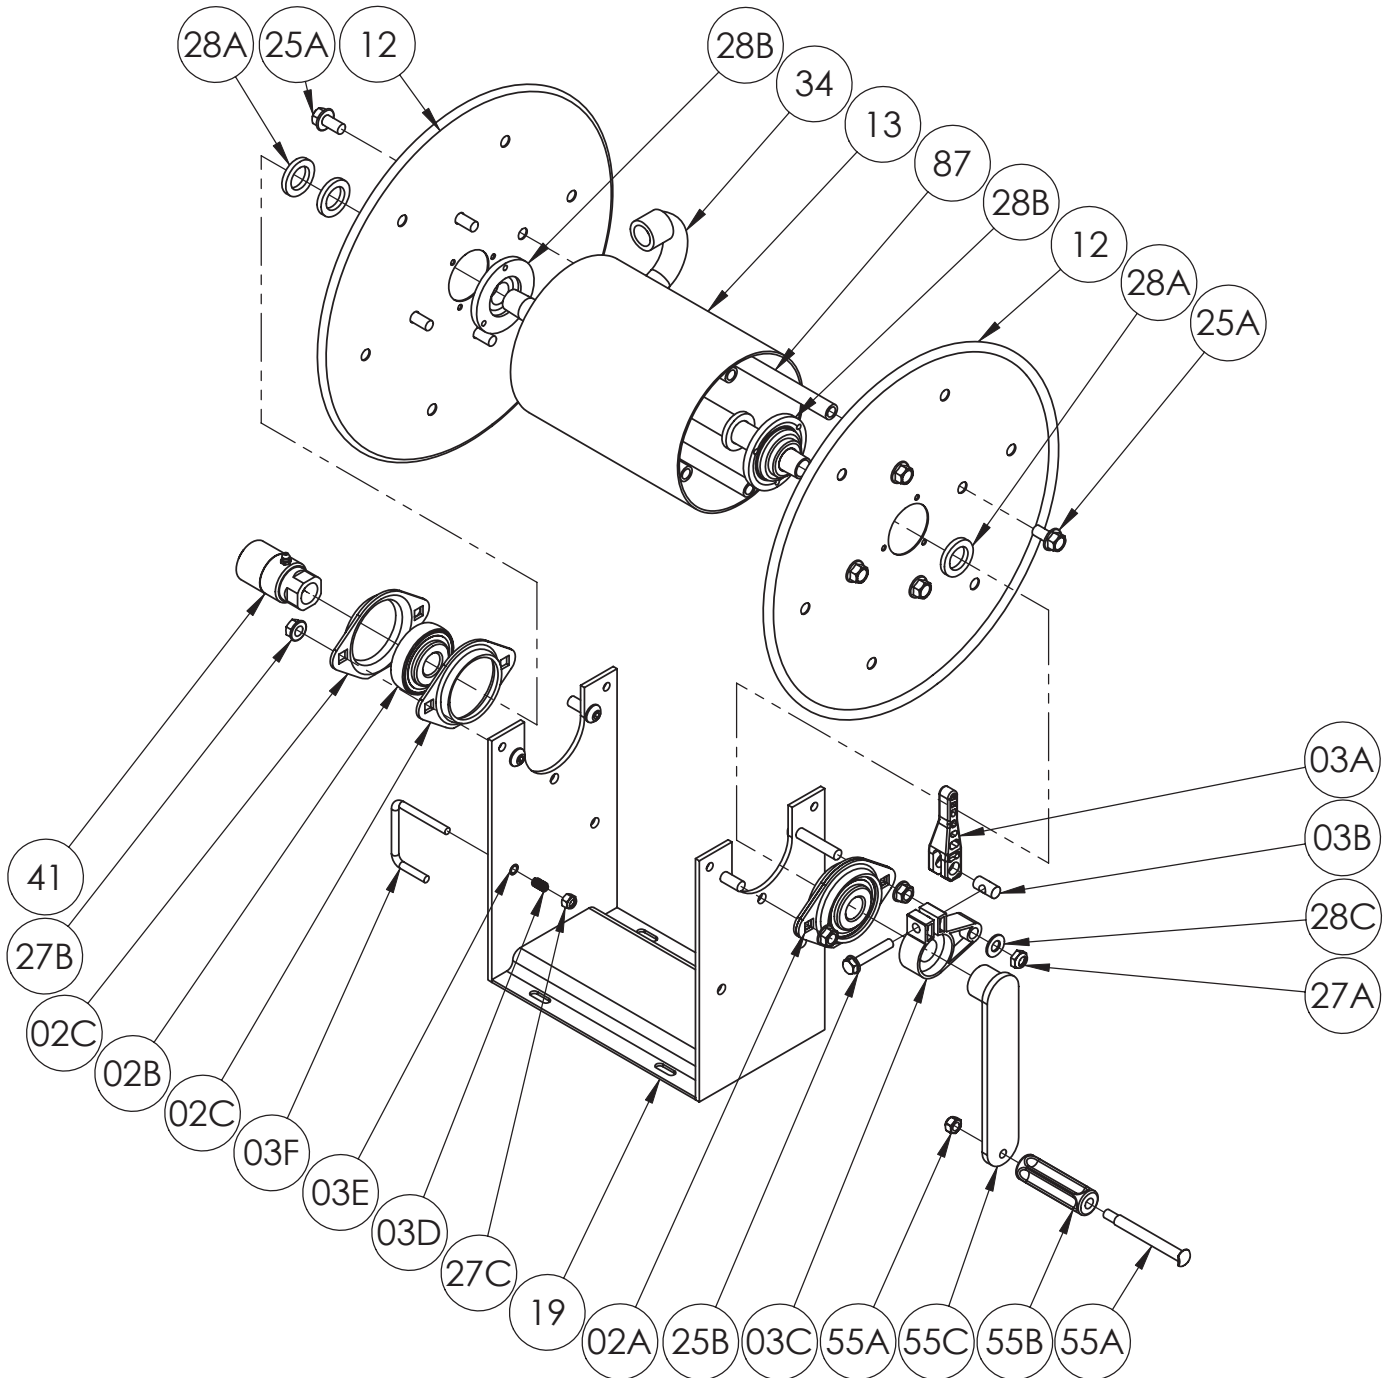

ISO 165 PARTS LIST SERIES 1000

PARTS LIST
ISO 165
Series 1000

When ordering parts

BE SURE TO SPECIFY COMPLETE MODEL NUMBER and SERIAL NUMBER OF REEL.

USE PART NUMBER!

<u>Item No.</u>	<u>Description</u>	<u>PART NUMBER</u>	<u>Quantity</u>
02A	1/2" Self Aligning Bearing complete (Includes 02B and 02C)	9902.2610	2
02B	1/2" Self Aligning Bearing Insert (Plated)	9902.1300	2
02C	Self Aligning Bearing Holder (Steel E-Coated)	9902.2800	4
03A	Cam Lock Lever	9947.0132	1
03B	Brass Barrel Nut for Cam Lock Brake	9947.0133	1
03C	Cam Lock Drag Brake Body for 1/2" Hubs.....	9947.0131	1
03D	Spring for PL-3 Pinlock (Optional).....	9965.0138	1
03E	Pinlock Mounting Sleeve (Not Field Installable) (Optional)	9965.0141	1
03F	PL-3 Pinlock, per P03A-00060 (Optional)	9965.0136	1
03G	Cam Lock Kit (Includes 03A, 03B, 03C and 25B)	9947.0130	1
03H	PL-3 Pinlock Kit (Includes 03D, 03F and 27C) (Optional).....	9965.0131	1
12	(14-16) 14.25" Diameter Disc (Steel E-Coated) (Specify Model)	9903.0311	2
13	6" Diameter Aluminum Drum (Specify Model).....	9905.7112	1
19	Steel Frame Assembly (Specify Model)	9908.5000	1
25A	3/8"-16 x 3/4" Spinlock Bolt	9904.2201	8
25B	5/16"-18 x 1-3/4" Hex Head Bolt w/ Nylock Patch.....	9947.0134	1
27A	3/8"-16 Hex Head Nut (ESNA)	9904.5201	1
27B	3/8"-16 Spinlock Nut	9904.6200	4
27C	1/4"-20 Hex Head Nut (ESNA) (Optional)	9904.6001	1
28A	1-3/8" O.D. x 7/8" I.D. x 3/16" Hub Spacer Washer	9954.0020	3
28B	1/2" Hub Disc Washer, per P28A-00050.....	9965.0040	2
28C	3/8" SAE Flat Washer (13/16" O.D.)	9954.0080	1
34	1/2" Welded Steel Hub (Specify Model and Outlet Fitting)	9901.0610	1
41	1/2" 90 Degree FxF Super Swivel (Aflas Packing).....	9927.8551	1
55A	3/8" Shoulder Bolt and Nut for plastic crank handle.....	9914.0511	1
55B	Black Plastic Crank Handle	9914.0506	1
55C	Hand Crank (Includes 55A and 55B)	9914.0021	1
87	Anodized Aluminum Threaded Spacer Pipe	Spec Model	4