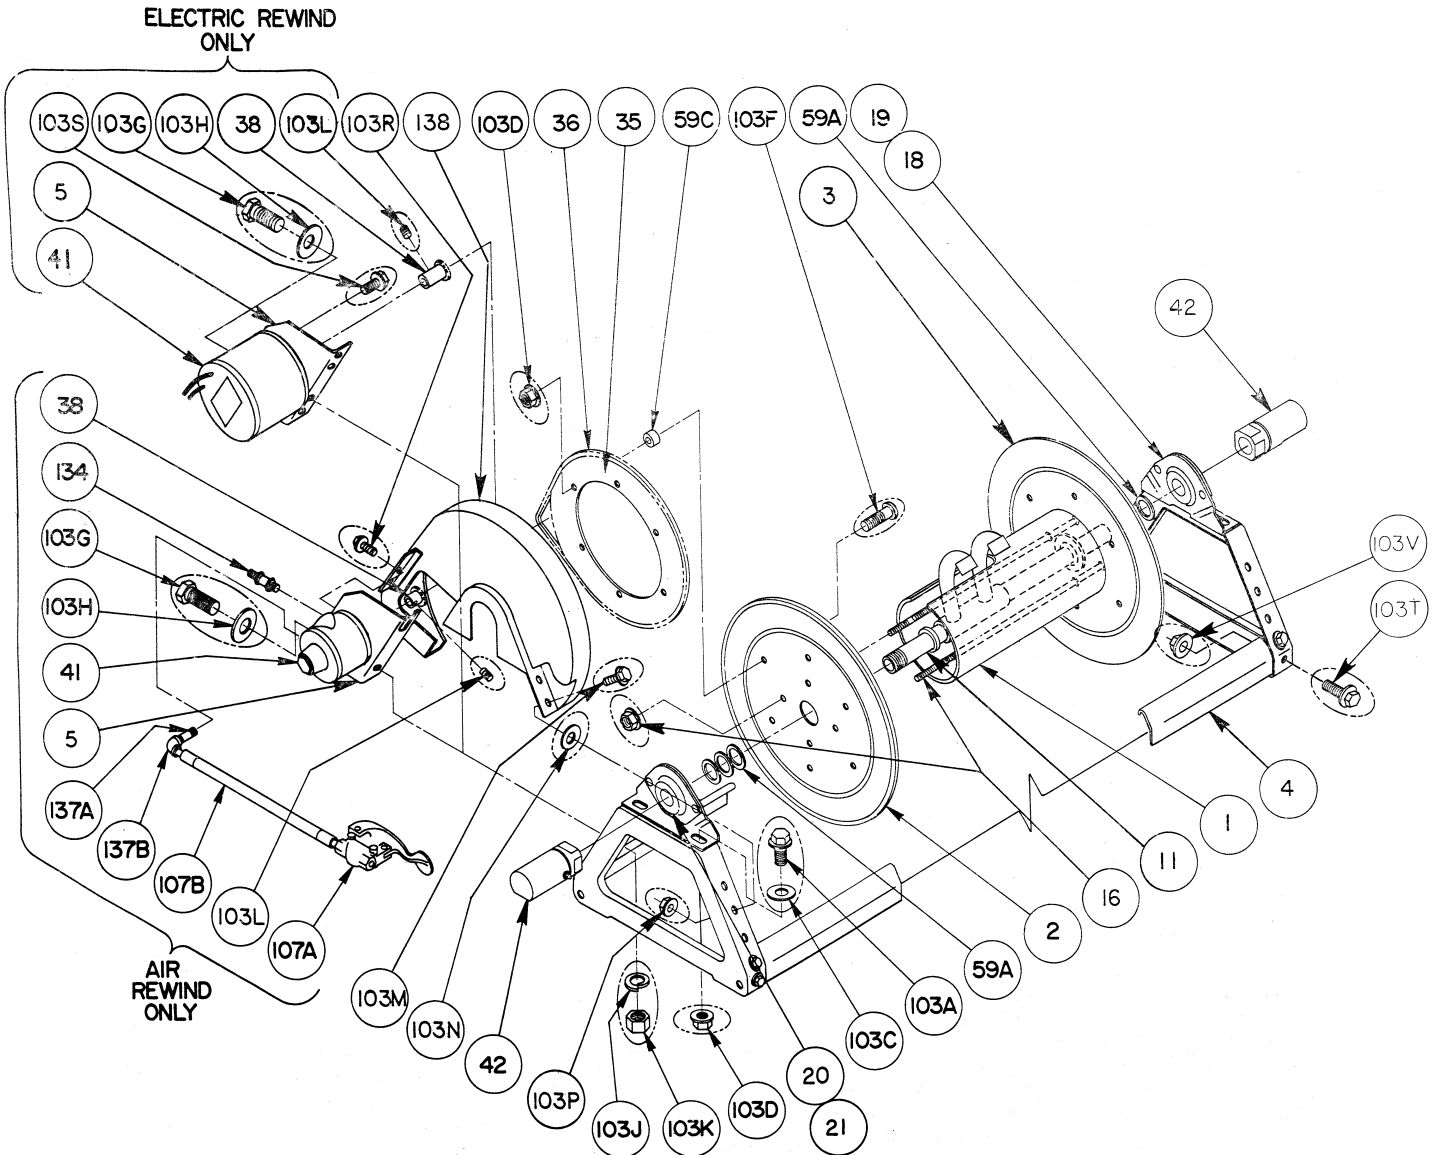

ISO 112 PARTS LIST 2000 SERIES POWER REWIND

PARTS LIST
ISO 112
2000 SERIES POWER REWIND

When ordering parts

BE SURE TO SPECIFY COMPLETE MODEL NUMBER and SERIAL NUMBER OF REEL.

USE PART NUMBER!

<u>Drawing No.</u>	<u>Description</u>	<u>PART NUMBER</u>	<u>Quantity</u>
1	Drum, 6" Alum. Tubing (Specify Model).....	9905.7112	1
2	16-1/2" Dia. E-Coated Disc (Front).....	9903.0516	1
3	16-1/2" Dia. E-Coated Disc (Back).....	9903.0516	1
4	Frame Assy.....	Specify Model	1
11	1/2" Dual Welded Pipe Hub Assy (Specify Model).....	9901.0670	1
16	3/8" Carriage Bolt w/Nut.....	Specify Model	4
18	1/2" S.A. Bearing Complete (Back).....	9902.1200	1
19	1/2" Bearing Insert (Back).....	9902.1300	1
20	1/2" S.A. Bearing Complete (Front).....	9902.1200	1
21	1/2" Bearing Insert (Front).....	9902.1300	1
35	11T35 Disc Sprocket 13-3/8" Dia.	9910.1321	1
36	#35 Chain for 17-18 Series.....	9912.0028	1
42	1/2" 90 Degree FxF Super Swivel Joint (AFLAS Packing).....	9927.8551	2
59A	1/2" Hub Spacer Washer.....	9954.0020	4
59C	GH-239 Sprocket Spacer.....	9954.0015	6
103A	3/8" - 16 x 3/4" Spin Lock Bolt.....	9904.2201	3
103C	3/8" Flat Washer.....	9954.0007	4
103D	3/8" - 16 Spin Lock Nut.....	9904.6200	4
103F	3/8" - 16 x 1" Button HD Cap Screw.....	9904.9202	6
103G	1/2" - 13 x 1" Hex HD Cap Screw.....	9904.1402	2
103H	1/2" Flat Washer.....	9954.0008	2
103J	1/2" Split Lock Washer.....	9954.0030	2
103K	1/2" - 13 Hex Nut.....	9954.0036	2
103L	1/4" - 20 Allen Set Screw w/Nylock Insert.....	9958.0002	2
103M	1/4" - 20 x 1/2" Spinlock Bolt.....	9904.2058	2
103N	1/4" Flat Washer.....	9954.0005	2
103P	1/4" - 20 Spinlock Nut.....	9904.6000	2
103R	1/4" - 20 x 1/2" Self Tapping Screw.....	9904.1070	2
103T	5/16" - 18 x 5/8" Lg Hex Flanged Bolt.....	9904.1159	4
103V	5/16" - 18 Top Lock Flanged Nut.....	9904.5602	4
138	Chain Guard.....	Specify Model	1
ELECTRIC			
5	Motor Mounting Plate-Electric Motor.....	9923.0006	1
38	11T35 Spkt. 1-3/4" LG.....	9910.1119	1
41	Electric Motor.....	9915.0042	1
103S	5/16" - 18 x 5/8" Spinlock Bolt.....	9904.2159	4
AIR			
5	Motor Mounting Plate #4 Air Motor.....	9923.0013	1
38	9T35 Spkt. 1-3/4" LG.....	9910.1015	1
41	4AM Gast Air Motor.....	9918.1122	1
103S	1/4" - 20 x 1/2" Spinlock Bolt.....	9904.2058	3
107A	#3420 Schrader Valve For #4 Air Mtr.....	9919.0004	1
107B	18" 1/4 x 1/4" Air Hose.....	9919.0007	1
134	Speed Control Muffler.....	9919.0006	1
137A	1/4" x 1-1/2" Pipe Nipple.....	9950.0012	1
137B	1/4" 90 Degree Pipe Elbow.....	9950.0013	1
HYDRAULIC			
5	Motor Mounting Plate.....	9923.0013	1
38	11T35 Spkt. 1-3/4" Long.....	9910.1119	1
41	Parker Hydraulic Motor (Not Shown).....	9918.2600	1
103S	5/16" - 18 x 1-1/4" Spinlock Bolt.....	9904.2103	4
103S	5/16" - 18 Spinlock Nut (Not Shown).....	9904.6100	4